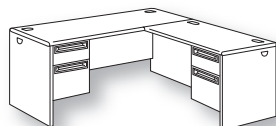

Complete Executive "L"
66" x 78"
Left or Right. $1,789