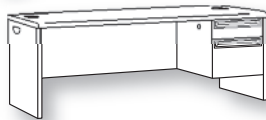

Single Pedestal Desk
66" w x 30" d with locks
38291R Right Pedestal . . $1,081
38292L Left Pedestal . . . $1,081