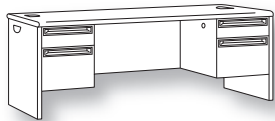

HON 38000 SERIES
STEEL DESKS

- High pressure laminate tops
- Full extension file drawers with steel ball-bearing suspensions
- High sided file drawers accept hanging files
- Reinforced, double-walled end panels
- Spring-loaded follower in file drawers
- Waterfall edge on worksurfaces
- Interchangeable lock cores
- Ships fully assembled
- 3/4 extension box drawers
- Mitered drawer fronts
- Meets or exceeds ANSI/BIFMA and ISTA performance standards

Handsome Contemporary Design.
The broad selection supports any environment – from management offices to team clusters.

38000 Series Wire Management Advantages

- A** Multi-cable pass-through in end panel allows cables to pass between adjacent desks.
- B** Cables can be concealed behind removable outer panels of stack-on storage units*.
- C** Inner walls on stack-on storage units have grommets to accept electrical cords.
- D** Stack-on storage mounts securely to desk through cable grommets without drilling into worksurface.
- E** Standard desktop grommets facilitate easy and neat wire management.
- F** Wire trays are located behind box drawers.