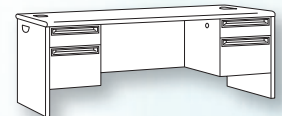

Knespace Credenza
24" d x 72" w with locks
38854 ..... $1,143
24" d x 60" w with locks
38852 ..... $1,098