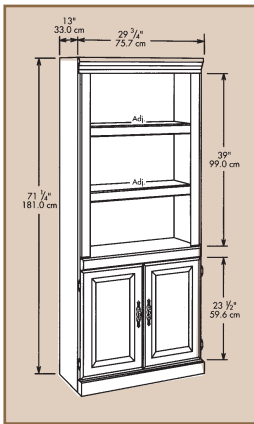

Library with Doors ▲
102792 \$263

▲ Credenza / Hutch

- 20 1/2" d x 65 1/2" w x 71 1/4" h
- Slide-out keyboard shelf and slide-out printer shelf are concealed behind raised panel doors
 - Keyboard shelf can be extended to left or right for use with a computer mouse
 - Light fixture behind two framed doors with beveled glass and brass-finished handles
 - Six adjustable shelves provide versatility

102746 \$691

▲ Executive Desk (front view)

- 31 1/8" d x 65 1/2" w x 29 3/8" h
- Three file drawers will hold letter, legal, or European size hanging files and feature full extension slides
 - Two file drawers on left lock
 - Two box drawers on right and center drawer with pencil tray have metal runners with safety stops
 - The distinctive black melamine top is heat, stain and scratch resistant
 - Flip-down keyboard drawer

402159 \$726

▲ Lateral File

- 20 1/2" d x 30 3/8" w x 30 1/8" h
- Drawers will hold letter, legal, or European size hanging files and feature full extension slides
 - Top drawer locks for secure storage
 - Safety catch prevents both drawers from being opened together
 - Bright, brass-finish hardware

Open Dimensions

51 3/8" d x 56 1/8" w x 71 3/8" h

Inside Dimensions - CPU Cart

19" d x 11 1/2" w x 20 7/8" h